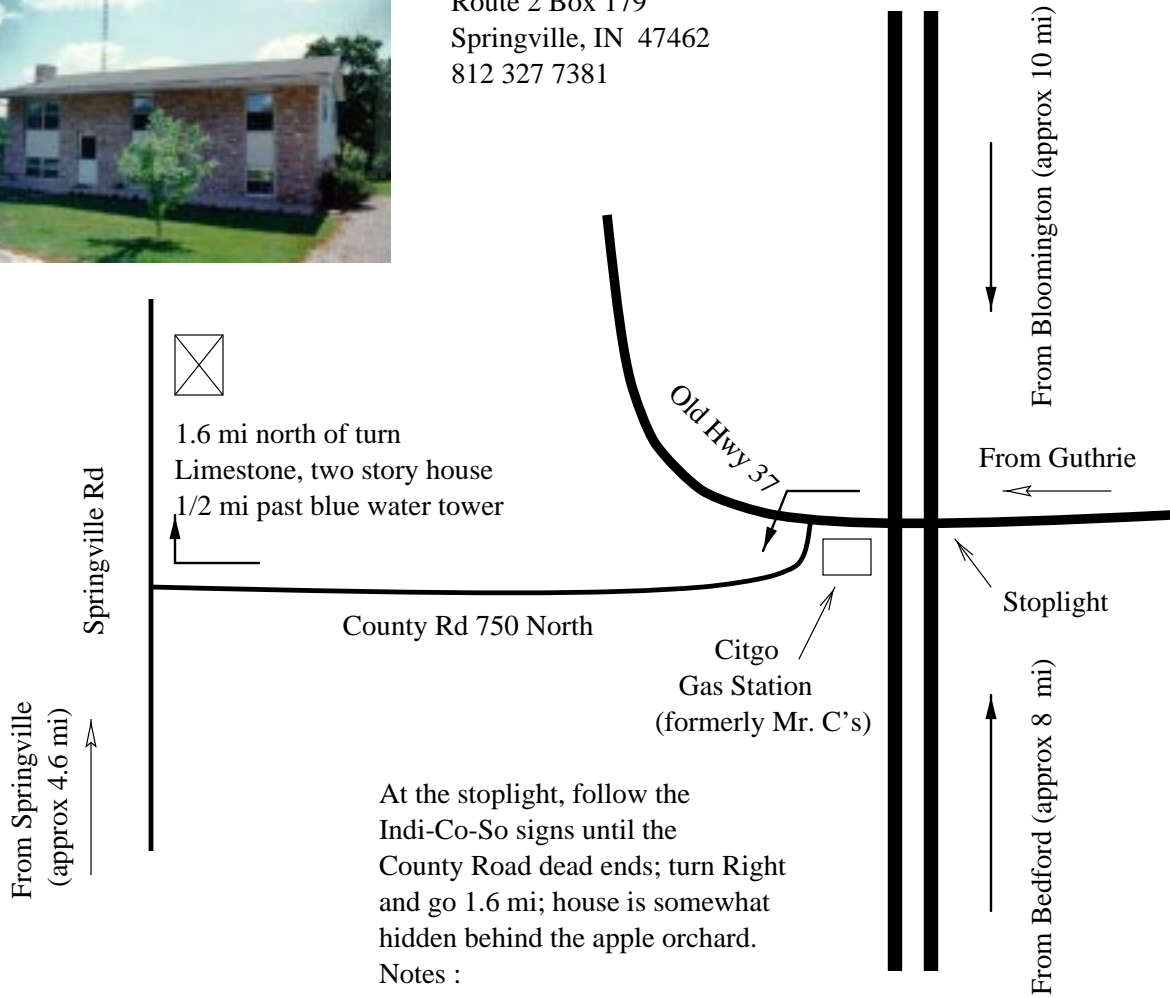

Route 2 Box 179  
 Springville, IN 47462  
 812 327 7381

At the stoplight, follow the  
 Indi-Co-So signs until the  
 County Road dead ends; turn Right  
 and go 1.6 mi; house is somewhat  
 hidden behind the apple orchard.

Notes :

- 1) from the south my mailbox is hidden behind Box 177.
- 2) my cell phone is not 100% reliable when I'm at home.
- 3) Be careful entering the driveway; there is a large drop between the road and the driveway.